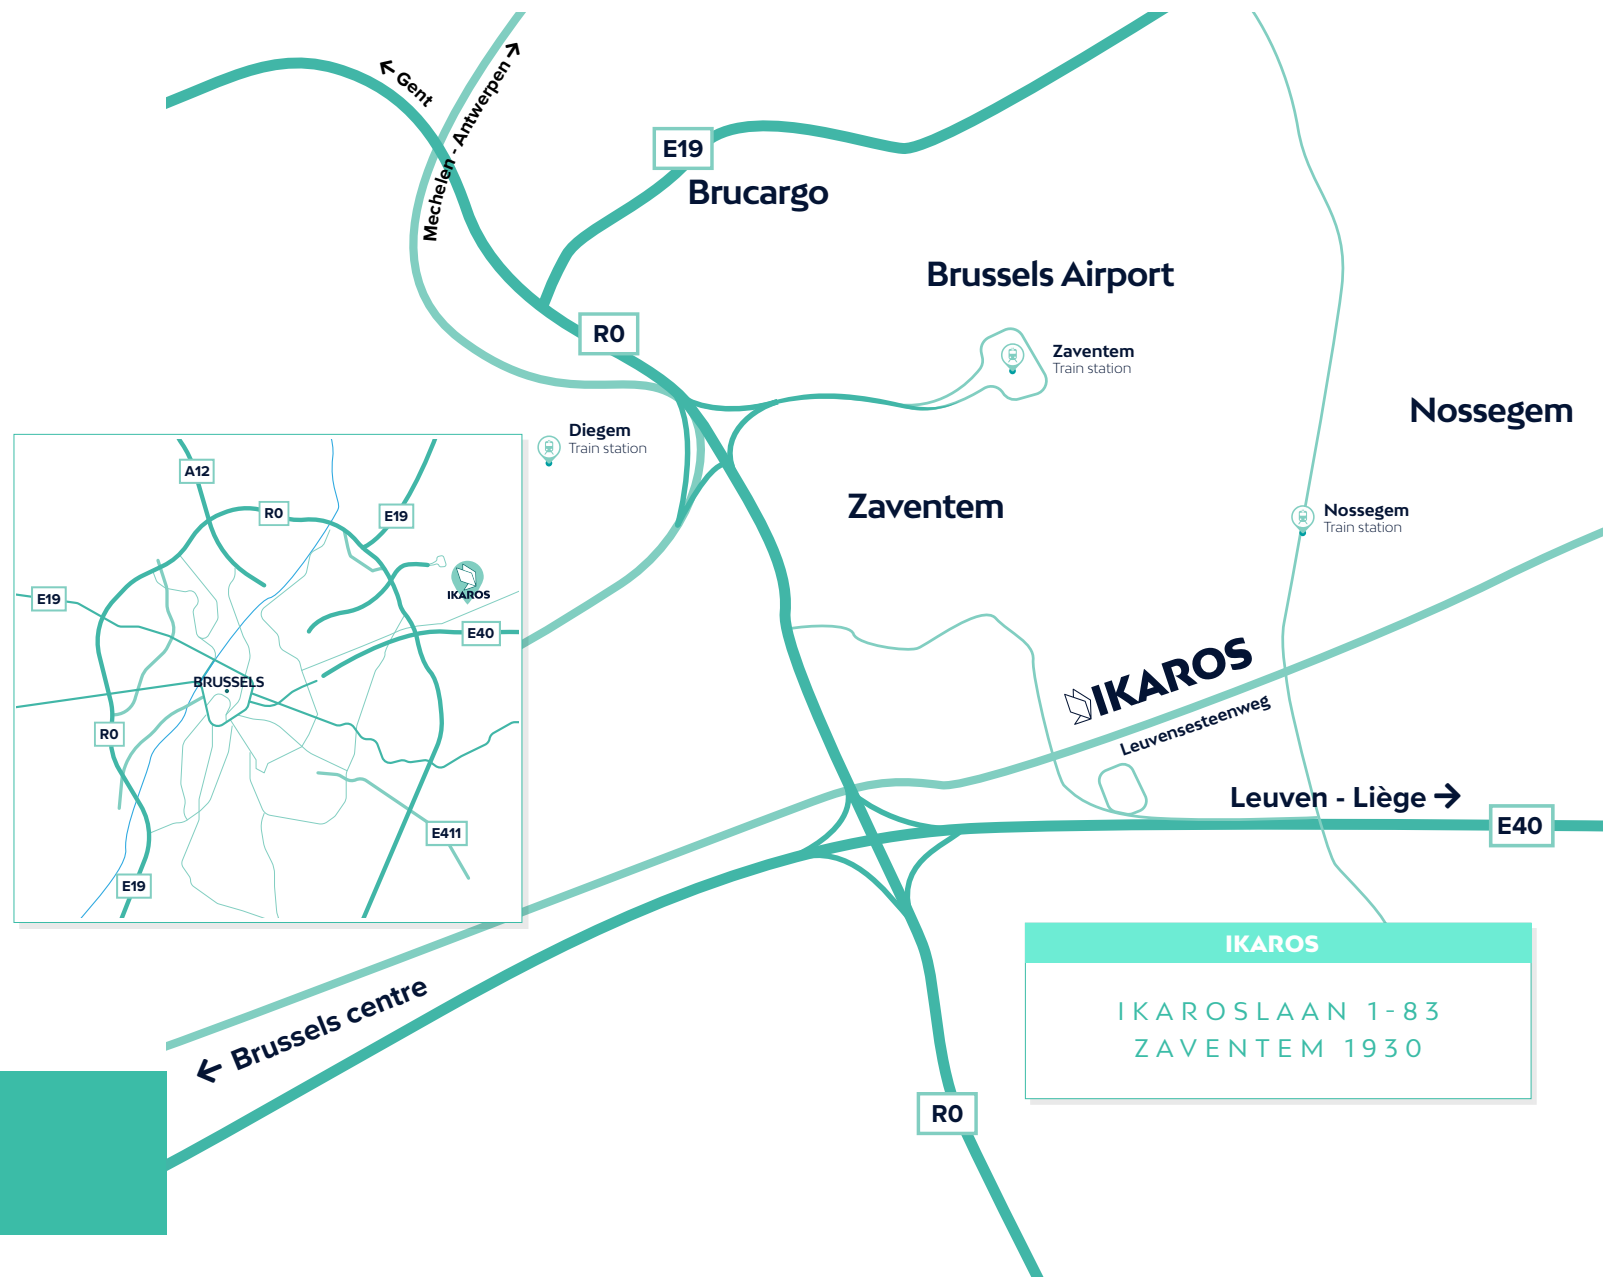

A SUSTAINABLE PLACE TO WORK IN, TO LIVE IN

LOCALISATION

WHERE THE MAGIC HAPPENS.

TRAIN

3 min. from Nossegem railway station.
8 min. from Zaventem railway station.

BICYCLE

Direct access from Leuven - Zaventem bicycle route (F3).
Bicycle parking with shelters.

CAR

2 min. from the E40 Brussels - Liège - Leuven highway.
3 min. from the RO Brussels ring.
5 min. from the E19 Antwerp - Brussels highway.

AIRPLANE

5 min. from Brussels Airport.
10 min. from Brucargo (Machelen cargo) terminal.

BUS

Regional bus services right outside the door:
numbers 351, 358, 530, 616 and 652 direction Brussels,
Zaventem, Kortenberg, Leuven.

You're eco-friendly? Arrive trouble-free by **bicycle or scooter** with the Leuven-Zaventem route, and leave your bike or scooter behind at the dedicated shelters.