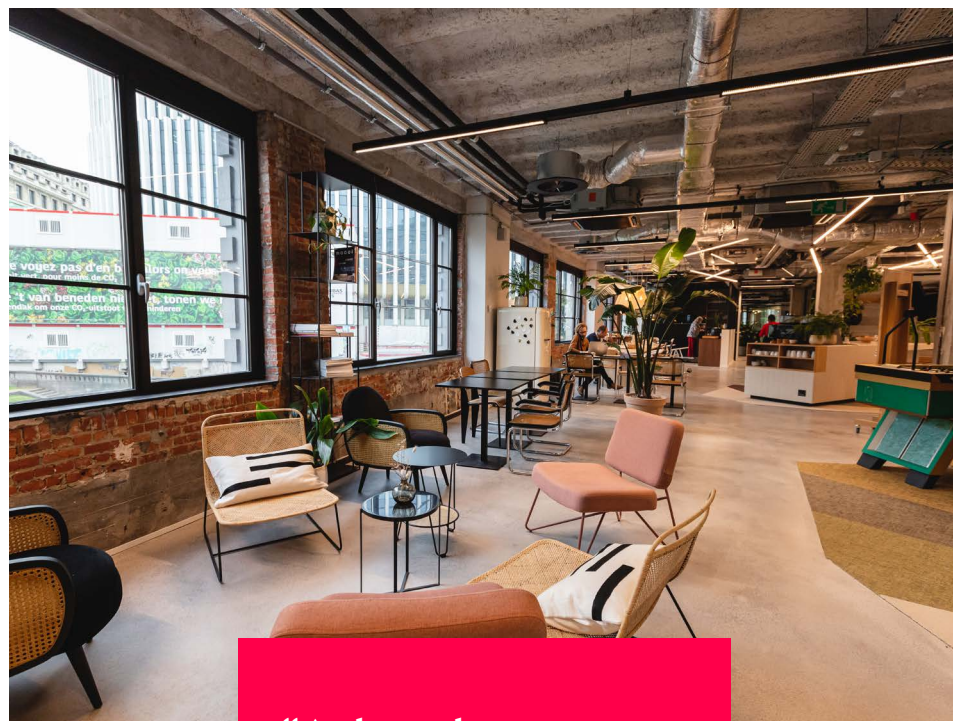

Silversquare enables entrepreneurs to make their dreams come true and offer a diversity of **workplaces where people meet and interact.** It is a place that opens opportunities and inspire success.

Silversquare Zaventem was designed by **Jane Haesen** who created a good work atmosphere with a fun side to keep it interesting. Everything is well positioned and aesthetically pleasing to the eye with beautiful décor.

Form **flex desks to private offices, events, conferences and workshops.** Check out the full offer via www.silversquare.eu

OFFICES

FULLY FLEXIBLE WORK ENVIRONMENTS & MULTIPURPOSE AREAS

“A place where you can find the perfect balance and make the most of every day.”